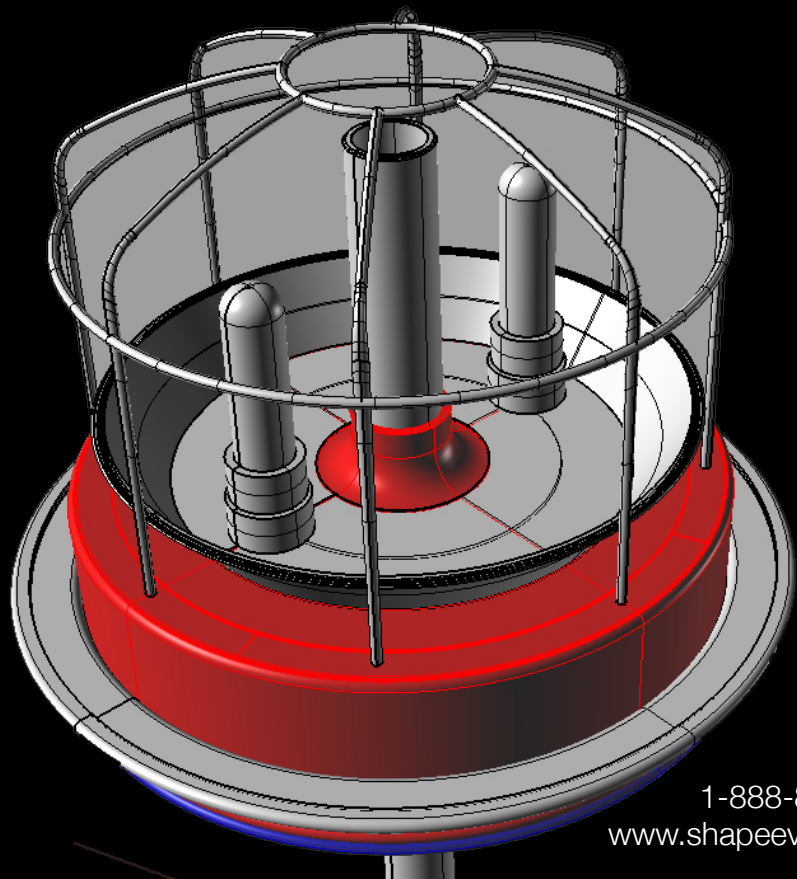

Shape Events Professional Lighting Series
illuminatrix

1-888-815-2681
www.shapeevents.com

Shape Events Professional Lighting Series

illuminatrix CFL (rigged)

	CFL 4	CFL 6	CFL 8
Balloon diameter	4 ft	6 ft	8 ft
Height	Suspended	Suspended	Suspended
Setup time	8 min	8 min	8 min
# of lamps	1	1	1
Lamp Type	CFL	CFL	CFL
Luminous flux	1 x 7150 lm	1 x 7150 lm	1 x 7150 lm
Luminous efficacy	68 lm/W	68 lm/W	68 lm/W
Power consumption	105w	105w	105w
Lamp life	10000 hr	10000 hr	10000 hr
Color temperature	5000 k	5000 k	5000 k

Shape Events Professional Lighting Series

illuminatrix Tungsten

	TUN 4	TUN 6	TUN 8
Balloon diameter	6 ft	6 ft	8 ft
Height	6 - 12ft	6 - 12ft	6 - 12ft
Setup time	8 min	8 min	8 min
# of lamps	2	2	2
Lamp Type	Halogen	Halogen	Halogen
Luminous flux	2 x 10500 lm	2 x 10500 lm	2 x 10500 lm
Luminous efficacy	20 lm/W	20 lm/W	20 lm/W
Power consumption	2 x 500 w	2 x 500 w	2 x 500 w
Lamp life	2000 hr	2000 hr	2000 hr
Color temperature	3200 k	3200 k	3200 k

Shape Events Professional Lighting Series

illuminatrix HMI

	HMI 4	HMI 6	HMI 8
Balloon diameter	6 ft	6 ft	8 ft
Height	6 - 12ft	6 - 12ft	6 - 12ft
Setup time	12 min	12 min	14 min
# of lamps	2	2	2
Lamp Type	Metal Halide	Metal Halide	Metal Halide
Luminous flux	2 x 15000 lm	2 x 15000 lm	2 x 40000 lm
Luminous efficacy	106 lm/W	106 lm/W	100 lm/W
Power consumption	2 x 150w	2 x 150w	2 x 400w
Lamp life	15000 hr	15000 hr	15000 hr
Color temperature	5000 K	5000 K	4000 K
Color rendering index Ra	80	80	70
Color rendering group	1B	1B	1B
Maximum permitted temperature	550 °C	550 °C	550 °C

Stand X

Water Base

Stand XX

Material	Steel	
Max Capacity	85 kg	187 lbs
Max Height	4m	13' 2"
Min Height	1.73m	5' 7"
Footprint Diameter	2.1 m	7' 0"
Weight	25 kg	55 lbs