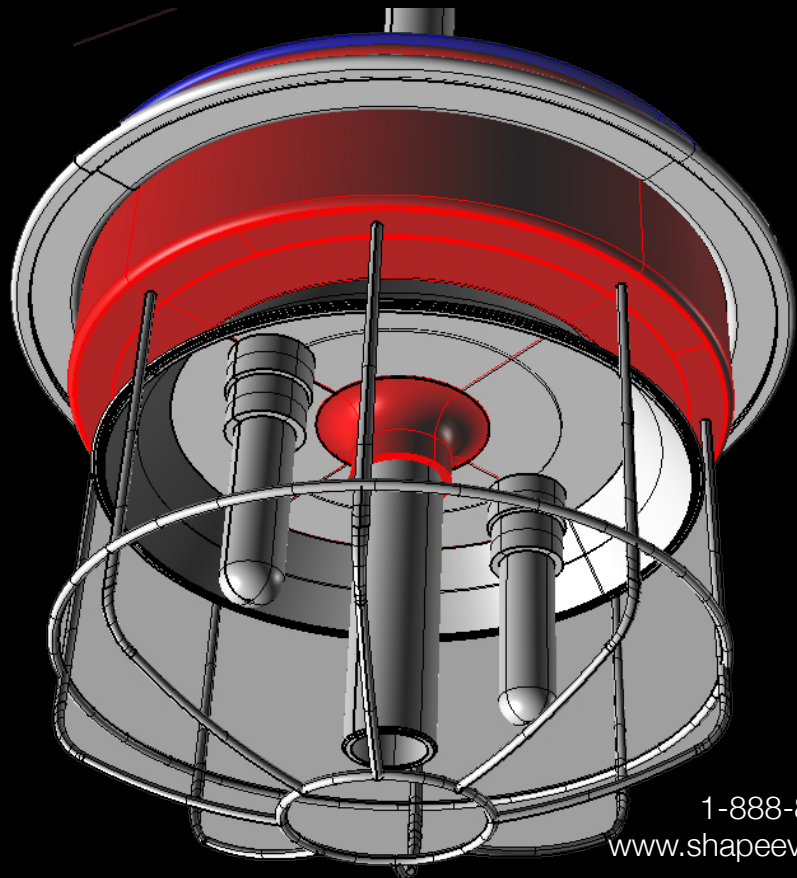

Shape Events Professional Lighting Series
illuminatrix

1-888-815-2681
www.shapeevents.com

Shape Events Professional Lighting Series

illuminatrix CFL (rigged)

	CFL 4	CFL 6	CFL 8
Balloon diameter	4 ft	6 ft	8 ft
Height	Suspended	Suspended	Suspended
Setup time	8 min	8 min	8 min
# of lamps	1	1	1
Lamp Type	CFL	CFL	CFL
Luminous flux	1 x 7150 lm	1 x 7150 lm	1 x 7150 lm
Luminous efficacy	68 lm/W	68 lm/W	68 lm/W
Power consumption	105w	105w	105w
Lamp life	10000 hr	10000 hr	10000 hr
Color temperature	5000 k	5000 k	5000 k

Shape Events Professional Lighting Series

illuminatrix Tungsten

	TUN 4	TUN 6	TUN 8
Balloon diameter	6 ft	6 ft	8 ft
Height	6 - 12ft	6 - 12ft	6 - 12ft
Setup time	8 min	8 min	8 min
# of lamps	2	2	2
Lamp Type	Halogen	Halogen	Halogen
Luminous flux	2 x 10500 lm	2 x 10500 lm	2 x 10500 lm
Luminous efficacy	20 lm/W	20 lm/W	20 lm/W
Power consumption	2 x 500 w	2 x 500 w	2 x 500 w
Lamp life	2000 hr	2000 hr	2000 hr
Color temperature	3200 k	3200 k	3200 k

Shape Events Professional Lighting Series

illuminatrix HMI

	HMI 4	HMI 6	HMI 8
Balloon diameter	6 ft	6 ft	8 ft
Height	6 - 12ft	6 - 12ft	6 - 12ft
Setup time	12 min	12 min	14 min
# of lamps	2	2	2
Lamp Type	Metal Halide	Metal Halide	Metal Halide
Luminous flux	2 x 15000 lm	2 x 15000 lm	2 x 40000 lm
Luminous efficacy	106 lm/W	106 lm/W	100 lm/W
Power consumption	2 x 150w	2 x 150w	2 x 400w
Lamp life	15000 hr	15000 hr	15000 hr
Color temperature	5000 K	5000 K	4000 K
Color rendering index Ra	80	80	70
Color rendering group	1B	1B	1B
Maximum permitted temperature	550 °C	550 °C	550 °C

Stand X

Water Base

Stand XX

Material	Steel	
Max Capacity	85 kg	187 lbs
Max Height	4m	13' 2"
Min Height	1.73m	5' 7"
Footprint Diameter	2.1 m	7' 0"
Weight	25 kg	55 lbs